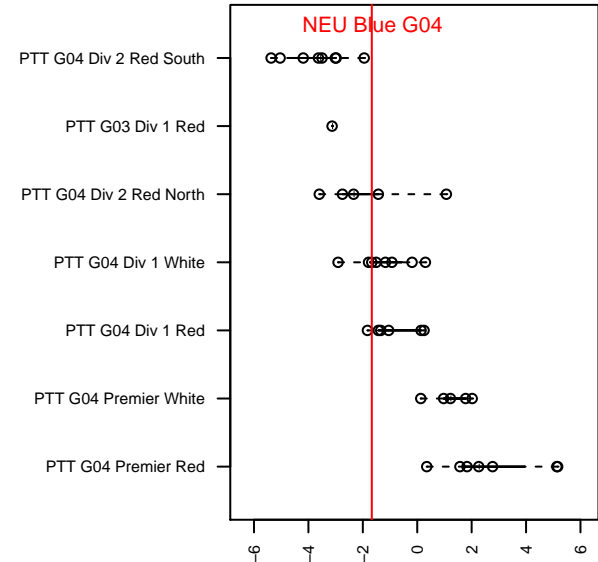

**attack and defense rating
relative to others at age
and all opponents in last 13 months**