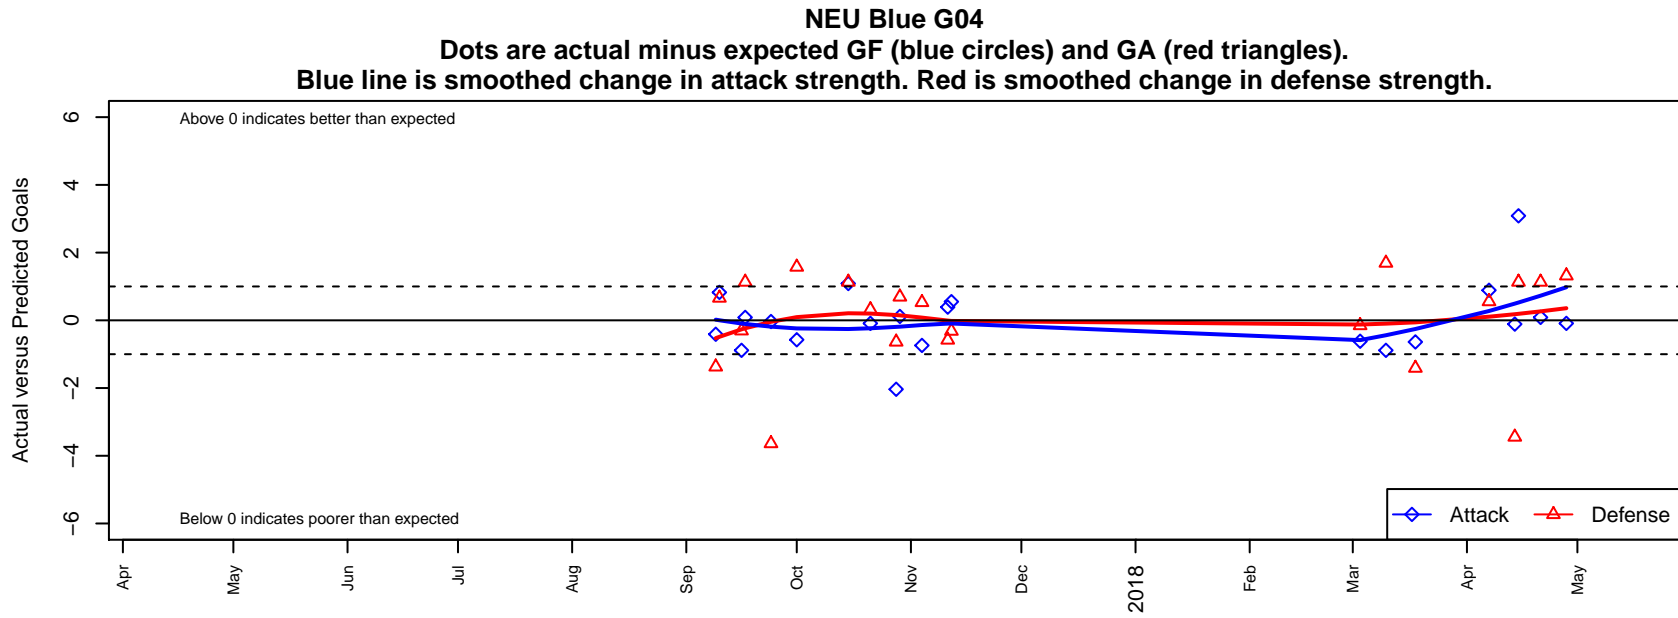

# NEU Blue G04

Northeast United  
 Portland, OR  
 G04 total strength=1112  
 attack=3.42 defense=2.55  
 fall league = PTT G04 Div 1 White  
 spr league = Spr OYS G04 Div 1 White

alt names used:  
 NEU PDX 04G Blue  
 NEU PDX 04G Blue  
 NEU PDX 04G Blue

Venues played:  
 2017 PTT G04 Division 1 White  
 2017 OYS Founders Cup G04  
 2017 Spr OYS G04 Division 1 White

**attack and defense variance (black dot)  
relative to other teams  
and top 10 in region**